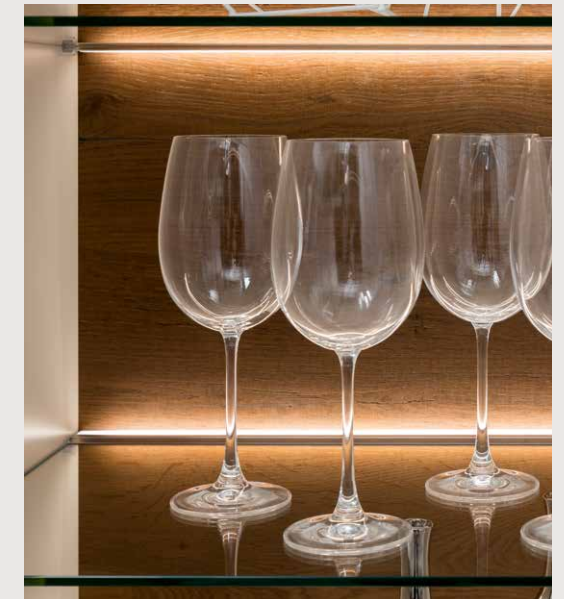

Die elegante Kombination in Lack Weiß und Nussbaum Natur zeichnet sich durch ein besonderes Lichtkonzept aus, welches eine stimmungsvolle Raumatmosphäre erschafft. Das mit der Vitrine bündige Wandpaneel unterstreicht den natürlichen Charme des Modells und überzeugt in einer hochwertigen Eleganz.

The elegant combination in white lacquer and natural walnut is complemented by a special lighting concept that creates an atmospheric room ambience. The wall panel, which is flush with the display unit, underlines the natural charm of the model, thereby making a lasting impression that exudes high-quality elegance.